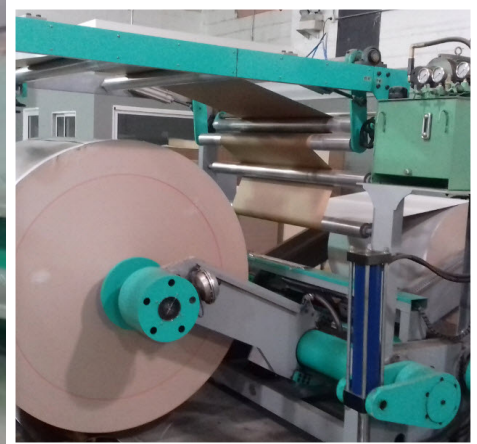

### 2014 Lexus Sheeter

- Model HSM 56
- Cut Length 400-1700mm (15.75-67.00inch)
- 600gsm Knife load - Flat Bed Knife
- Flat Plate Lift Table
- 300MPM (1100FPM) maximum mechanical speed
- 1 fixed position rollstand (two sided)
- Prints and Manuals provided
- Warranty not included
- Customer visit and inspection required