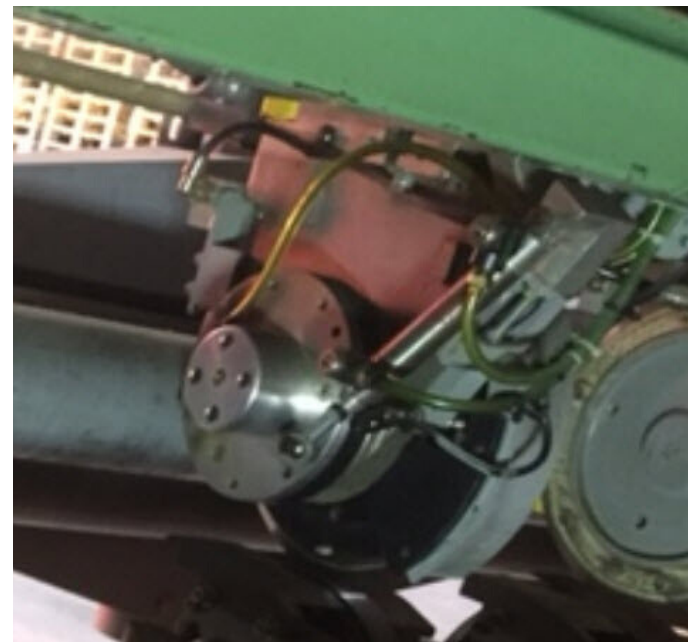

2006 MWU Automatic Web-In Slitter

- 2200 mm (87 in) Maximum paper width
- 330 MPM (1100 FPM) Speed
- One slitting section 4 slit heads
- Stand Alone machine. not freestanding - Requires support platform
- 3-pocket with side trim capability
- Right Hand Operator Paper Going
- Automatic set up of slitter heads
- **Customer visit and inspection required**
- Prints and Manuals provided
- Warranty not included